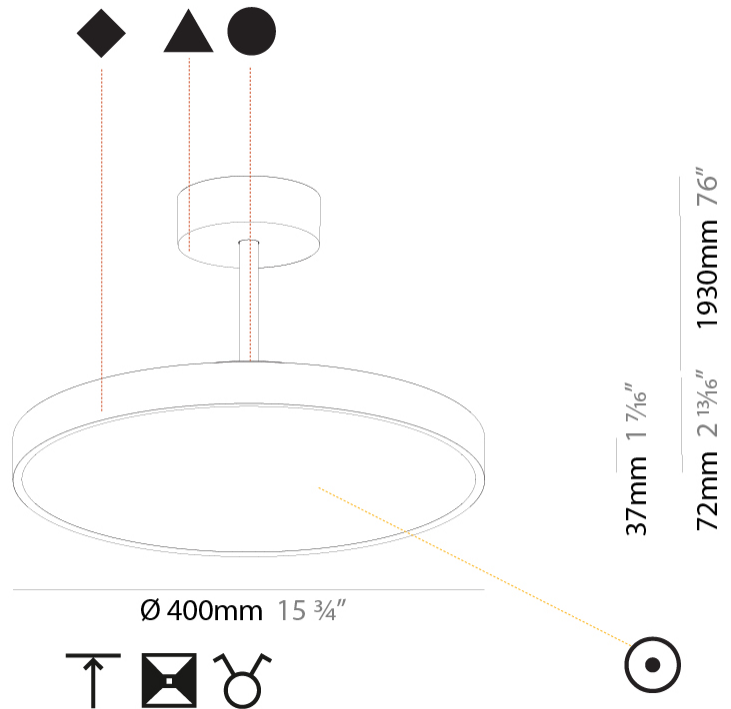

GENERAL

Series: Sign Diva Tube
Subseries: Sign Diva Tube
Brand: Prolicht
Division: Architectural
Mounting Type: Suspension
Mounting Location: Ceiling
Subcategory: Pendant

PHYSICAL

Shape: Round
Diameter (mm): 400
Diameter (in): 15 3/4
Height (mm): 72
Height (in): 2 13/16
Max. Overall Height (mm): 2002
Max. Overall Height (in): 78 13/16
Light Distribution: Direct / Indirect
Weight (kg): 3.314
Weight (lbs): 7.306
Diffuser: PMMA - Opal / Micro-Prism / Sparkling Secret / Vintage Industrial
Fixture Finish: SSR / BKV / CWI / CRY / HAB / UFT / ITA / RUA / FTG / MYG / LOD / PUS / FRO / FUP / KIA / POP / BLS / SPG / MEY / GOH / GUM / CHC / COM / ABZ / JAG / OBR / MOS / ROR
Fixture Material: Extruded Aluminum / Steel

ELECTRICAL

Lamp Type: LED (Zhaga Standard)
Input Wattage (W): 30
Total Output Wattage (W): 27.8
Dimming: Tri-Mode (Non-Dimming and Phase Dimming (120Vac only) and 0-10V Dimming)
Driver Included: Yes
Driver Location: Integrated
Driver Type: Constant Current - Universal
Driver Class: Class 2
Input Voltage (V): 120 - 277
Constant Current (MA): 500 / 350

LED

Color Temperature (°K): 3000 / 3500 / 4000
Max. Delivered Lumen (lm): 3049 / 3019 / 3055 / 3117
Nominal Lumen (lm): 4182 / 4142 / 4189 / 4275
CRI: >90 CRI
Lamp Life (hrs): 50000

OPTICAL

RATINGS AND CERTIFICATIONS

Certified By: Certified for North American Standards
IP rating: IP20

A